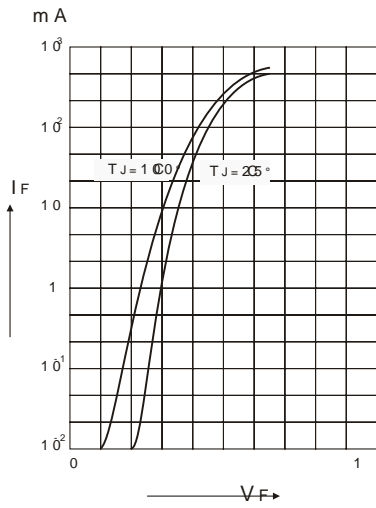

Small Signal Switching Diodes

VOLTAGE RANGE: 75V PEAK PULSE POWER:500mW

Features

)DVW VZLWFKLQJ GLRGH

6LOLFRQ HSLWD[LDO SODQDU GLRGH

MECHANICAL DATA

&DVH 0(/) // *ODVV &DVH

3FDULW\ &RORU EDQG GHQRWHV FDWKRGH HQG

ORXWLQJ 3RVLWLRQ \$Q\

FIG.

FIG